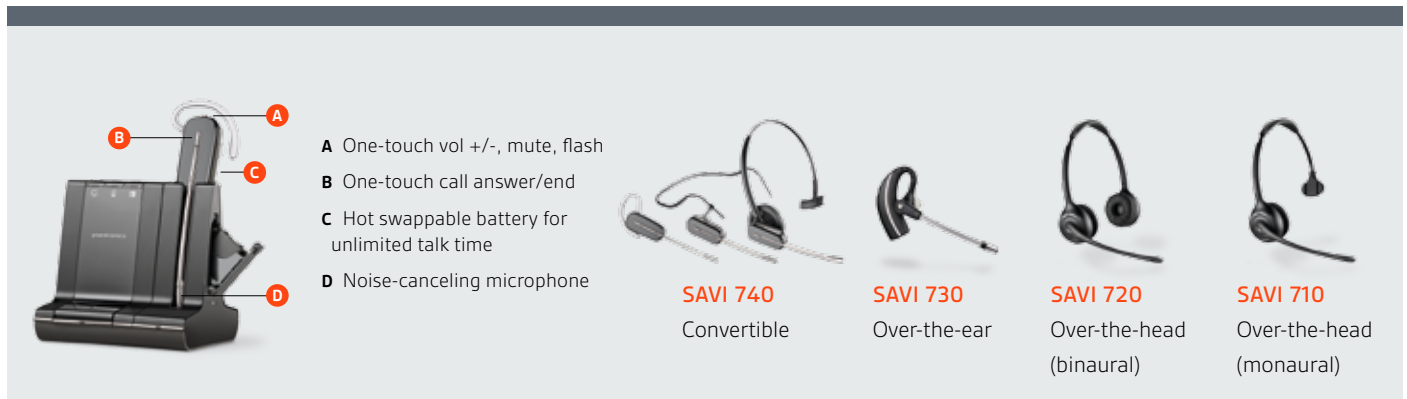

SAVI 700 SERIES

Multiple devices. Singular control.

The Savi 700 series is changing the way productivity-focused office professionals communicate. With multi-device connectivity, an ultra-versatile convertible headset, and up to 100 meters of wireless range, now you can easily manage PC, mobile and desk phone calls with the most intelligent wireless headset system on the market.

Multi-device connectivity

SAVI 700 SERIES

- A** One-touch vol +/-, mute, flash
- B** One-touch call answer/end
- C** Hot swappable battery for unlimited talk time
- D** Noise-canceling microphone

SAVI 740
Convertible

SAVI 730
Over-the-ear

SAVI 720
Over-the-head
(binaural)

SAVI 710
Over-the-head
(monaural)

SUPERIOR CALL MANAGEMENT

- 3-way connectivity to easily switch and mix PC, mobile, and desk phone audio
- Automatically routes mobile audio to whichever device you pick up
- Easily transfer audio between headset and mobile phone to take calls on-the-road
- UC presence automatically updated when on a PC, mobile, or desk phone call
- Energy efficient adaptive power system optimizes for range and talk time
- Conference in up to three additional headsets and guests can continue through multiple calls

SAVI 740 INNOVATIVE DESIGN

- Lightest DECT wireless headset on the market
- Three comfortable wearing styles
- Hot swappable battery for unlimited talk time

ADVANCED DECT WIRELESS SECURITY

- Keep calls and information safe and secure with the latest DECT security certification
- Most secure DECT headset on the market certified by DECT forum